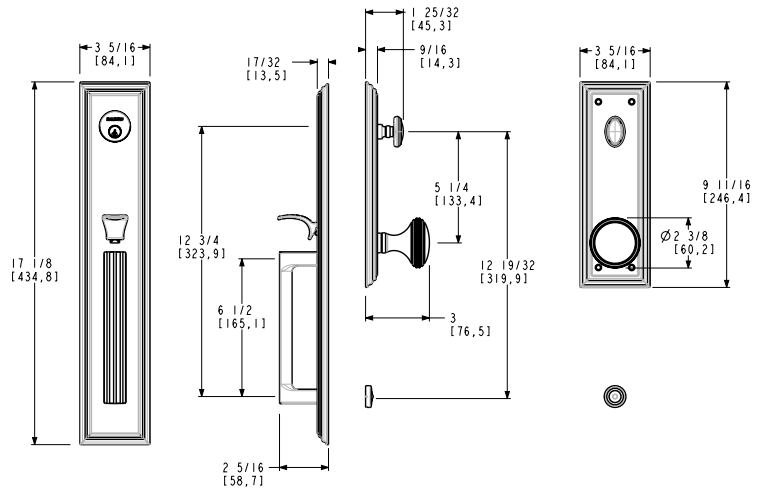

Emergency Egress w/ 5069 Knob