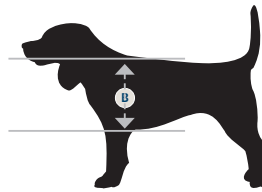

B = _____ + 1" = _____
Pet Height + 1" = minimum pet door height needed