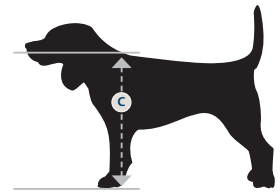

C = _____ + 1" = _____
Floor to Withers + 1" = minimum pet door height PLUS rise needed

Available Colors*

*Actual colors may vary from samples displayed