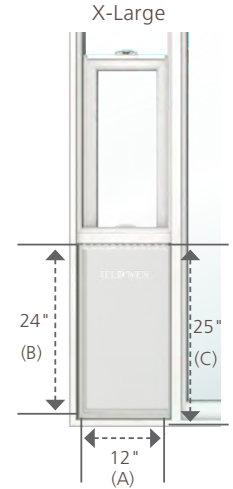

Available Sizes

Standard pet door sizes are Medium, Large and Extra-Large. Custom pet door sizes are also available.