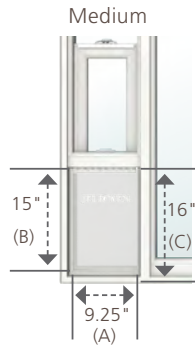

Available Sizes

Standard pet door sizes are Medium, Large and Extra-Large. Custom pet door sizes are also available.