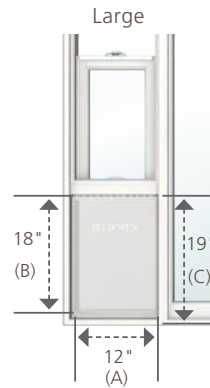

Available Sizes

Standard pet door sizes are Medium, Large and Extra-Large. Custom pet door sizes are also available.